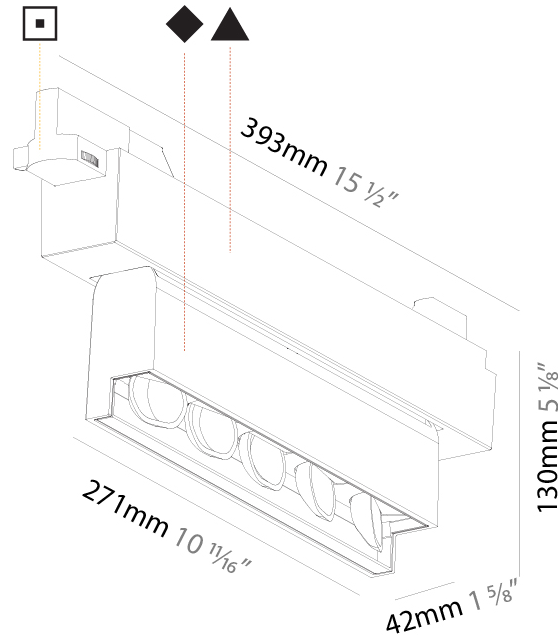

OPTICAL

Adjustability: Tilt 15°

RATINGS AND CERTIFICATIONS

Certified By: Certified for North American Standards
 IP rating: IP20

MAGIQ WALLWASH PLUS TRACK

A3T065-

PROJECT
TYPE
SPECIFIER
QUANTITY
DATE

A