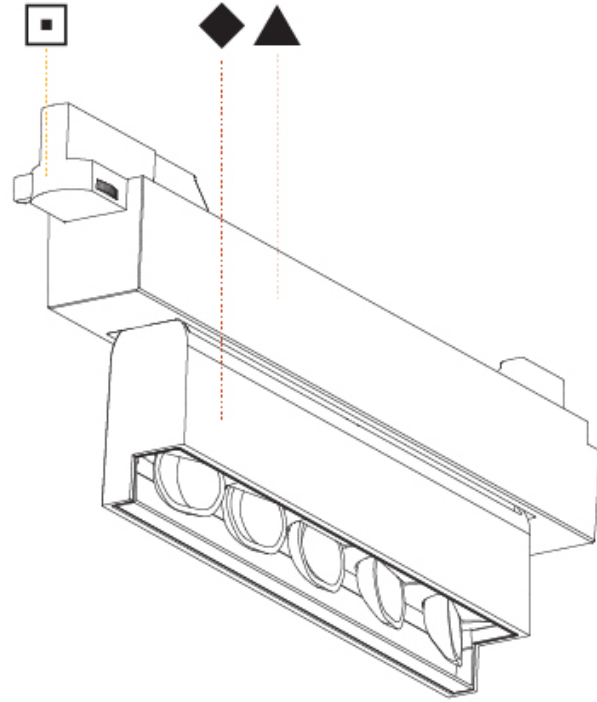

OPTICAL

Adjustability: Tilt 15°

RATINGS AND CERTIFICATIONS

Certified By: Certified for North American Standards
 IP rating: IP20

MAGIQ WALLWASH PLUS TRACK

A3T065-

PROJECT
TYPE
SPECIFIER
QUANTITY
DATE

A